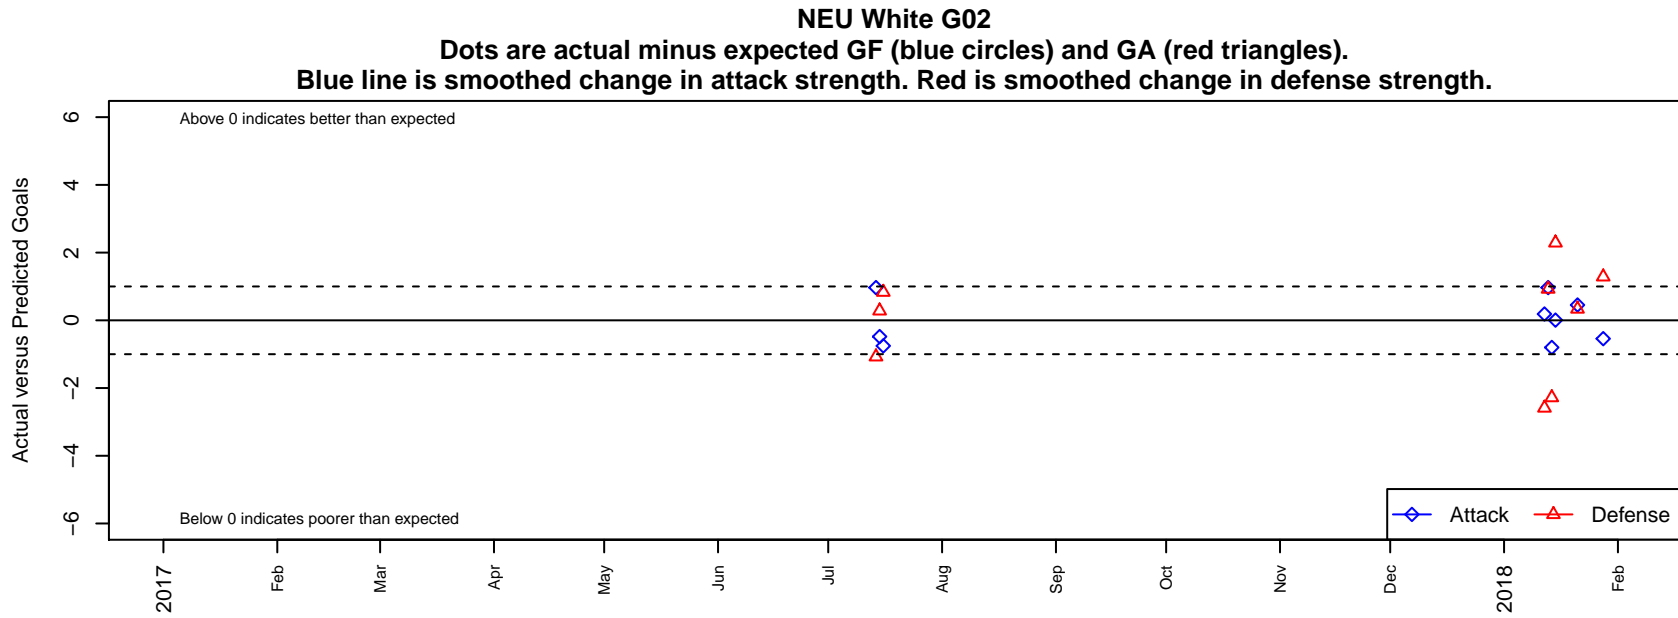

NEU White G02

Northeast United
Portland, OR
G02 total strength=1502
attack=13.86 defense=9.34
spr league = PTT Win G02 Premier

alt names used:
NEU PDX 02G (OR)
NEU PDX 02G White
NEU PDX 02G White

Venues played:
2017 Nike Crossfire Challenge Gold Group U16
2017 Portland Winter Showcase U16
2017 PTT Winter G02 Premier

**attack and defense variance (black dot)
relative to other teams
and top 10 in region**

**attack and defense rating
relative to others at age
and all opponents in last 13 months**

Performance relative to 13 month average